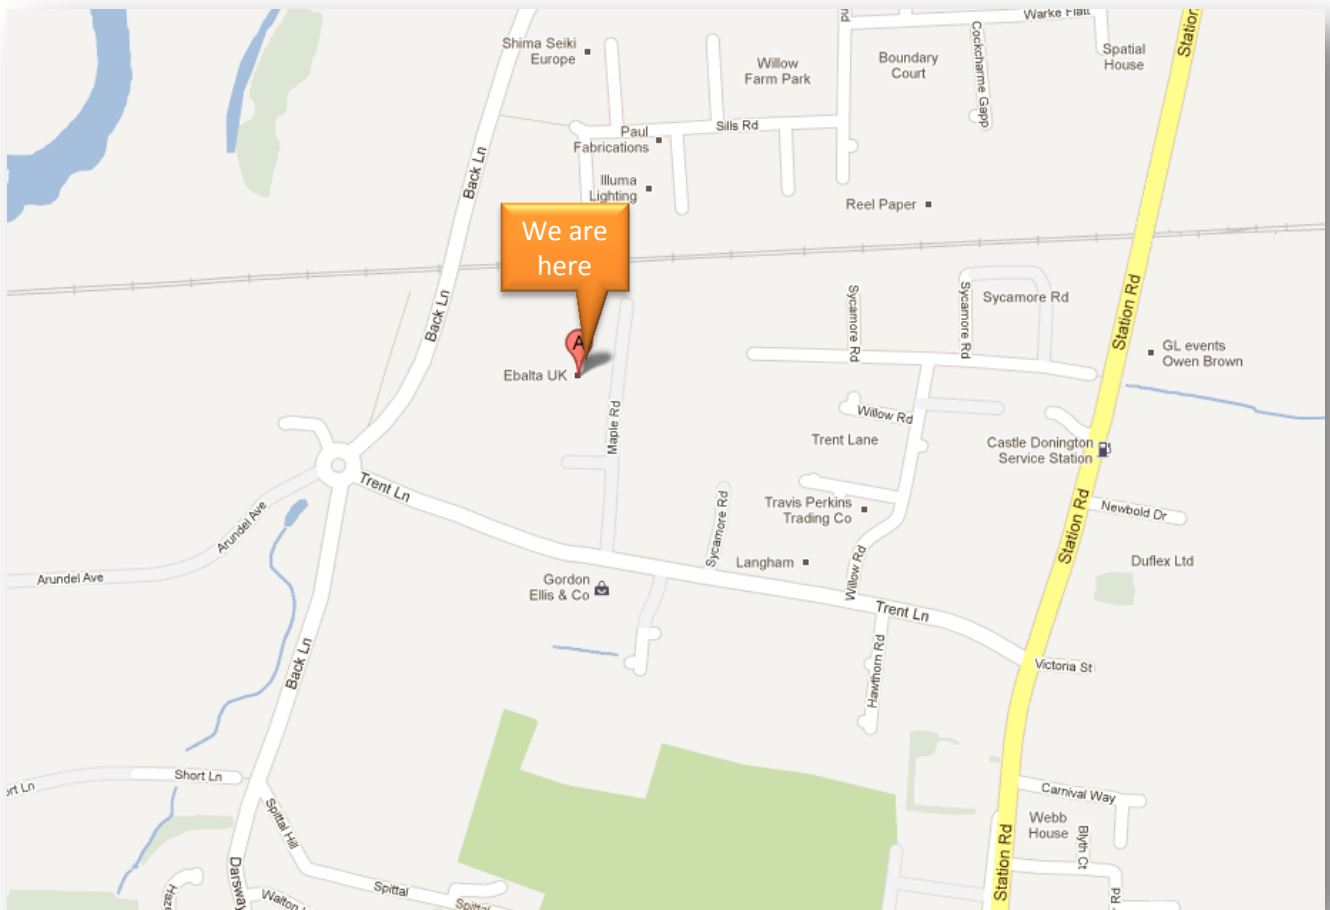

If you require any information please contact our training team on
08707 871 511   info@afi-training.co.uk   www.afi-training.co.uk

2nd Floor, West Wing, Diamond House, Diamond Business Park, Thornes Moor Road, Wakefield WF2 8PT