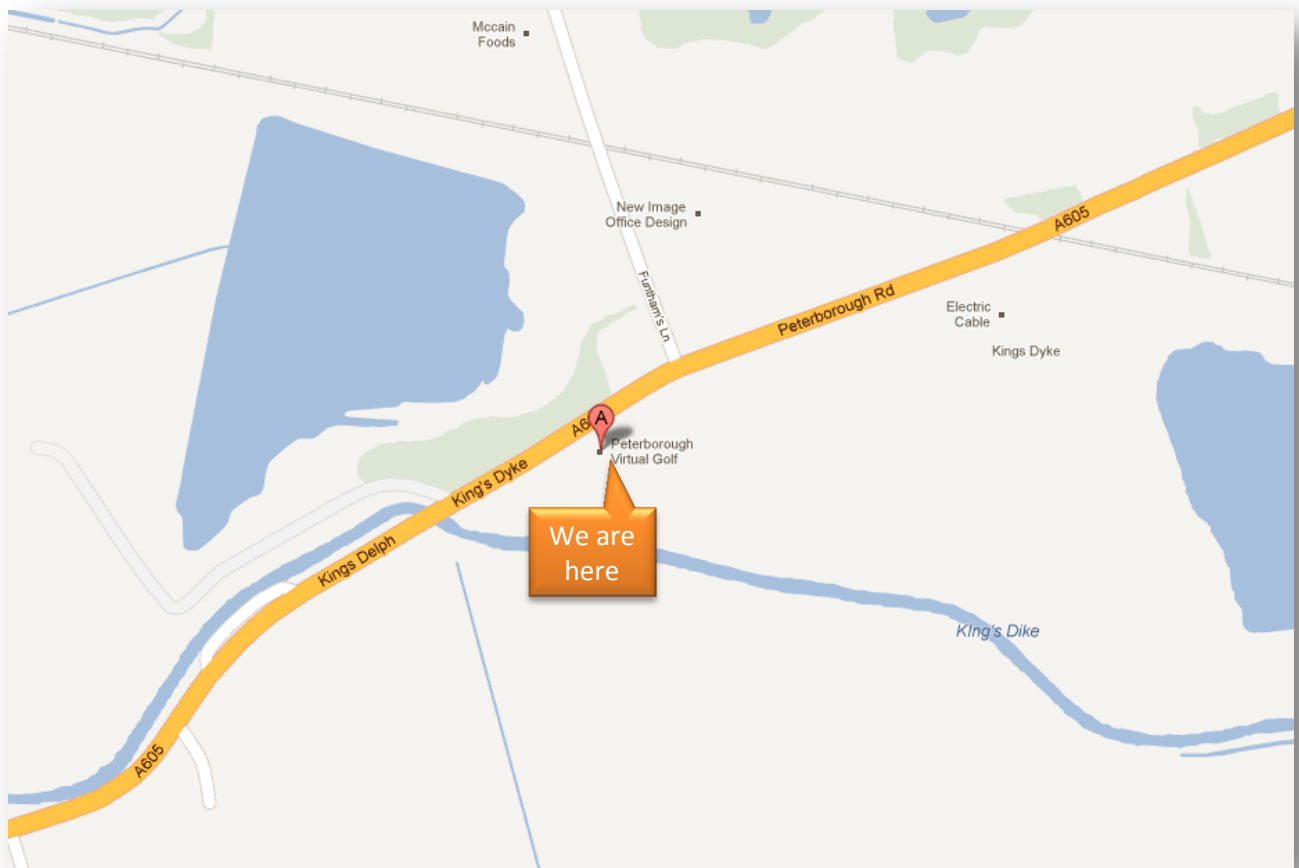

If you require any information please contact our training team on

08707 871 511

info@afi-training.co.uk

www.afi-training.co.uk

2nd Floor, West Wing, Diamond House, Diamond Business Park, Thornes Moor Road, Wakefield WF2 8PT